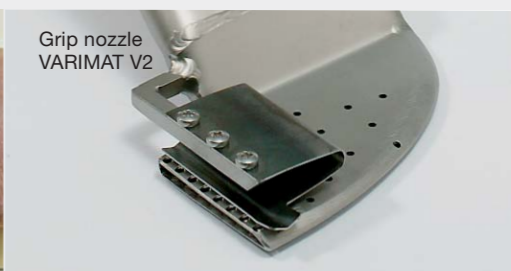

Hand Pressure Rollers

Storage Cases

Tool Rests

Knives

Testing Devices

Welder Accessories

Leister – to save your power.

- High quality
- Sweat absorbing wooden handle
- For fatigue-proof working

For civil engineering, tarps, roofing and flooring applications.

Leister – and you got order.

- Optimal protection
- Ergonomic
- Perfect for storage

For hot air tools, extrusion welders and hot air welders.

Leister – the place to be.

- The perfect place
- Dirt protection
- Ideal for cooling down the device

For hot air tools and extrusion welders.

Leister – sharp and precise.

- Leister cutter with two different blade shapes
- Always within reach
- Ergonomic and light

All-purpose applicable.

Leister – for perfect control.

- Peeling, tensile and shearing tests
- Testing with air pressure
- Building site qualified

For civil engineering, tunneling, land field and on the roof.

Leister – automatically right.

- Wide range
- Leister warranty
- Easily applicable

Further accessories you'll find in the general catalogue.