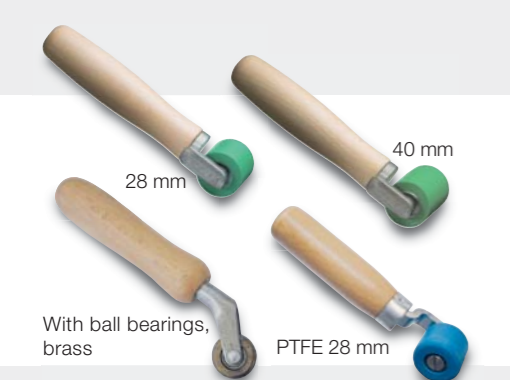

Hand Pressure Rollers

Storage Cases

Tool Rests

Knives

Testing Devices

Welder Accessories

Leister – to save your power.

- ▶ High quality
- ▶ Sweat absorbing wooden handle
- ▶ For fatigue-proof working

For civil engineering, tarps, roofing and flooring applications.

Leister – and you got order.

- ▶ Optimal protection
- ▶ Ergonomic
- ▶ Perfect for storage

For hot air tools, extrusion welders and hot air welders.

Leister – the place to be.

- ▶ The perfect place
- ▶ Dirt protection
- ▶ Ideal for cooling down the device

For hot air tools and extrusion welders.

Leister – sharp and precise.

- ▶ Leister cutter with two different blade shapes
- ▶ Always within reach
- ▶ Ergonomic and light

All-purpose applicable.

Leister – for perfect control.

- ▶ Peeling, tensile and shearing tests
- ▶ Testing with air pressure
- ▶ Building site qualified

For civil engineering, tunneling, land field and on the roof.