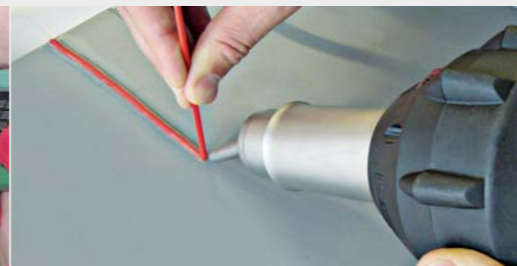

For plastic fabrication, civil engineering and flooring applications.