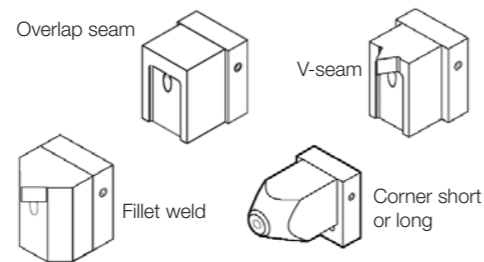

For extrusion welders for plastic fabrication and civil engineering.

Laporedb_Accessories_ENG_10.2011_Art.-No. 140.355

45° angled adapter

Welding Add-ons

Leister – the joining element.

- ▶ PE-, PP-, PVC- and ABS rods
- ▶ Different colors available
- ▶ Test bundles for presentations