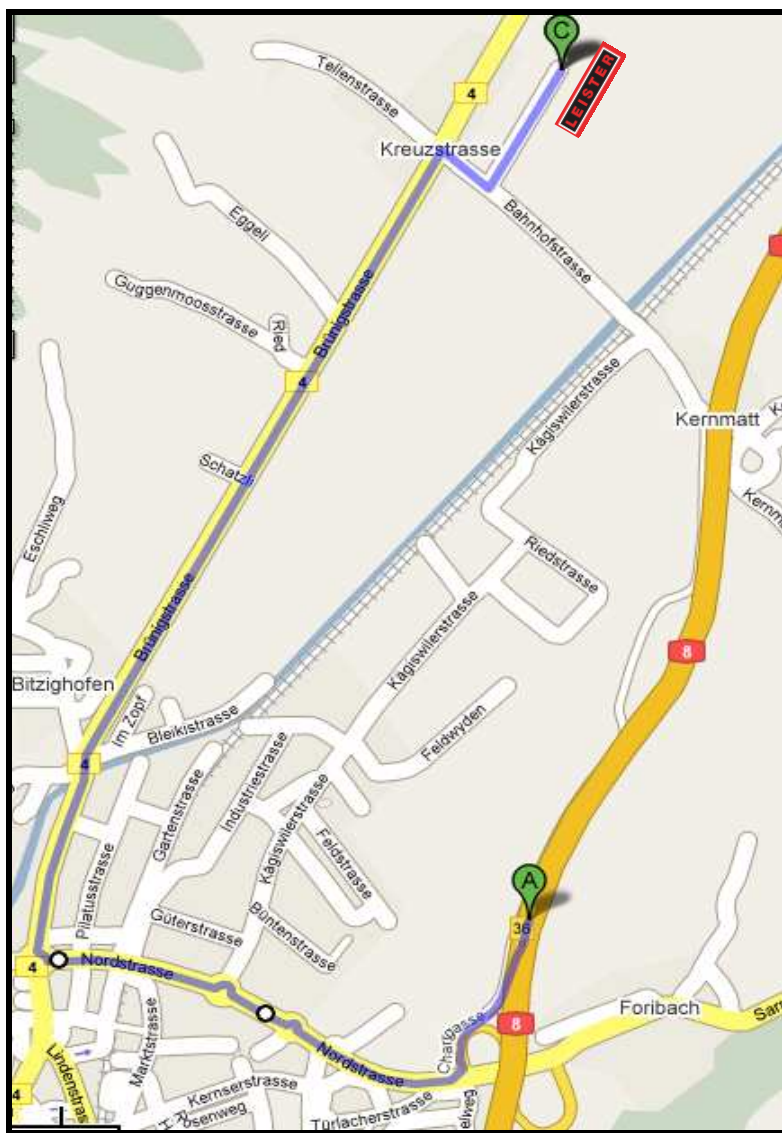

Driving instruction LEISTER Galileo-Strasse (Kägiswil)

From Basel

Take the A2 motorway in direction of Lucerne, then, take the exit Hergiswil, follow the A8 motorway in direction of Interlaken, leaving at the exit Sarnen Nord.

From Zurich

Take the A4 motorway in direction of Lucerne to the Rotkreuz junction, then the A14 motorway until Lucerne, follow the A2 motorway in direction of Gotthard-Interlaken. Take the exit Hergiswil, follow the A8 motorway in direction of Interlaken, leaving at exit Sarnen Nord.

1. A8 motorway exit Sarnen Nord
2. At Nordstrasse turn right
3. At the first roundabout take the first exit
4. At the following roundabout take the second exit
5. At the third roundabout take the first exit into Brünigstrasse, then drive for about 1.8 km straight on
6. After that, turn right into Bahnhofstrasse
7. After about 80 m, turn left into Galileo-Strasse