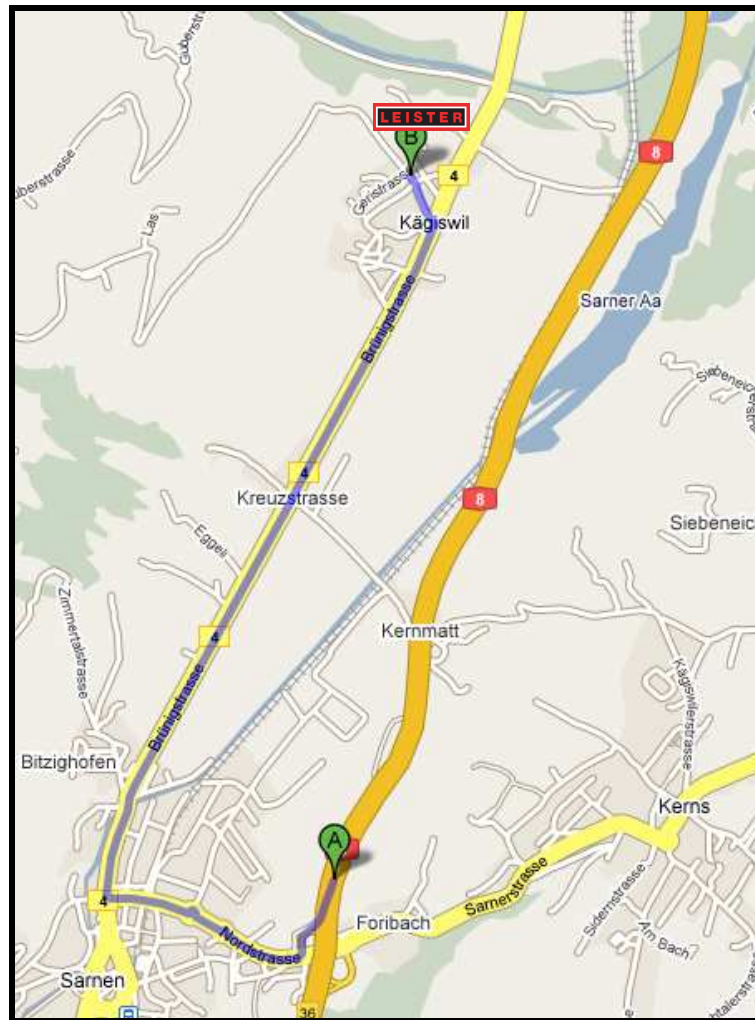

Driving Instruction LEISTER Schwarzenbergstrasse (Kägiswil) via Sarnen

From Basel

Take the A2 motorway in direction of Lucerne, then, take the exit Hergiswil, follow the A8 motorway in direction of Interlaken, leaving at the exit Sarnen Nord.

From Zurich

Take the A4 motorway in direction of Lucerne to the Rotkreuz junction, than the A14 motorway until Lucerne, follow A2 motorway in direction of Gotthard-Interlaken. After having passed the exit Hergiswil, take the A8 motorway in direction of Interlaken, leaving at the exit Sarnen Nord.

1. A8 motorway exit Sarnen Nord
2. At Nordstrasse turn right
3. At the first roundabout you take the first exit
4. At the following roundabout you take the second exit
5. At the third roundabout you take the first exit into Brünigstrasse, there you drive for about 2.5 km straight on in direction of Kägiswil
6. After that, you turn left into Schwarzenbergstrasse and drive for about 150 m straight on to the LEISTER building

Driving Instruction LEISTER Schwarzenbergstrasse (Kägiswil) via Alpnach

From Basel

Take the A2 motorway in direction of Lucerne, then, take the exit Hergiswil, follow the A8 motorway in direction of Interlaken, leaving at the exit Alpnach/Alpnachstad.